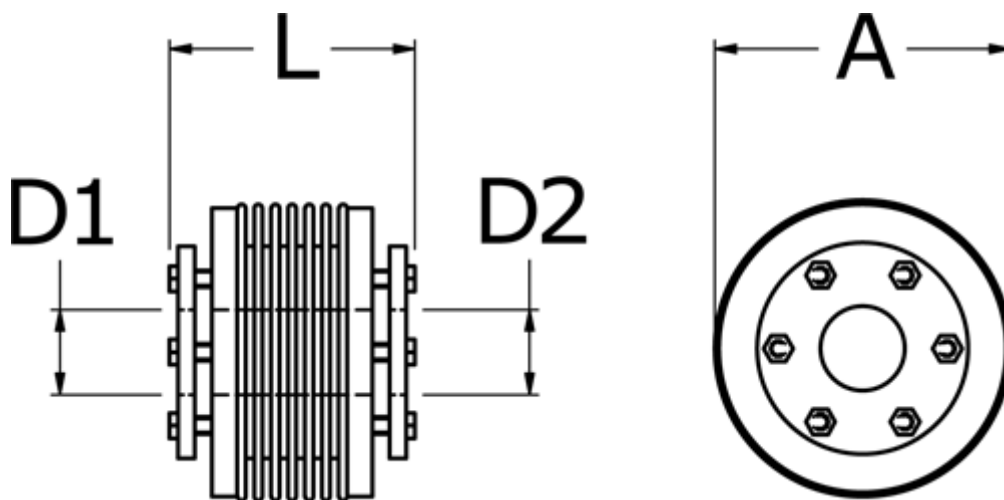

Data Sheet

Article number: 3330500300531516

Description: Bellow coupling type 5 size30
Length 53 mm, bore 15/16 mm

Measures

A	= 56
D1	= 15
D2	= 16
L	= 53
Nom. torque NM (Tkn)	= 30